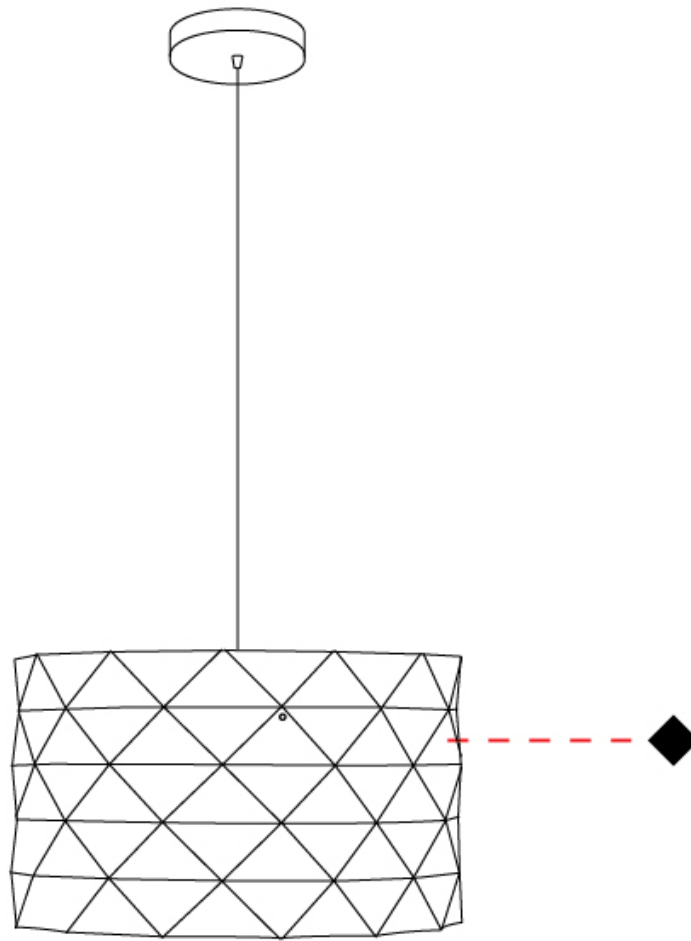

PRISMA SUSPENSION

D61080-

PROJECT _____

TYPE _____

SPECIFIER _____

QUANTITY _____

DATE _____

D