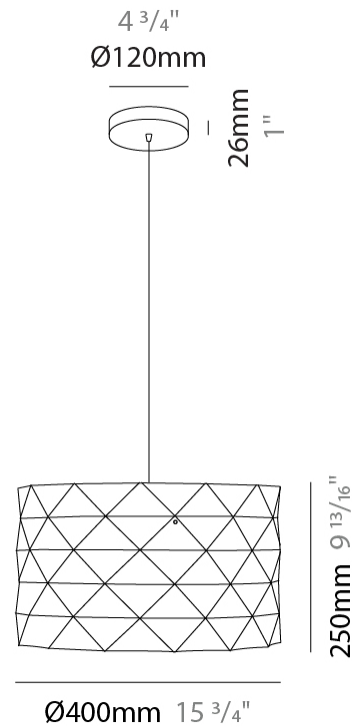

PRISMA SUSPENSION

D61079-

base number   Finish
Options

1. To build a product code in our configurator select the specify button on the base model # product page
2. To build a manual product code on this datasheet choose from the options listed below in blue font and add the suffix to the base model #

GENERAL

Series: Prisma
Partner: Linea Zero
Division: Design
Installation: Suspension
Product Type: Pendant
Mounting Location: Ceiling

PHYSICAL

Shape: Cylinder
Diameter (mm): 400
Diameter (in): 15 ³/₄
Height (mm): 250
Height (in): 9 ¹³/₁₆
Max. Overall Height (mm): 1900
Max. Overall Height (in): 74 ¹³/₁₆
Diffuser: Polilux™ Shade - See Finish Options
[Fixture Finish: WHI / SIL / NGD / COP / PKM](#)
Fixture Material: Polilux™/ Metal holder
Primary Material: Non-Static Polilux

ELECTRICAL

Number of Lamps: 1
Lamp Type: LED Retrofit
Bulb Included: Bulb Not Included
Max. Wattage Per Lamp (W): 7
Lamp Base: E26
Input Voltage (V): 120
Upon Request: 277Vac / GU24

LED

OPTICAL

RATINGS AND CERTIFICATIONS

Certified By: Certified for North American Standards
IP rating: IP20

PROJECT	_____
TYPE	_____
SPECIFIER	_____
QUANTITY	_____
DATE	_____