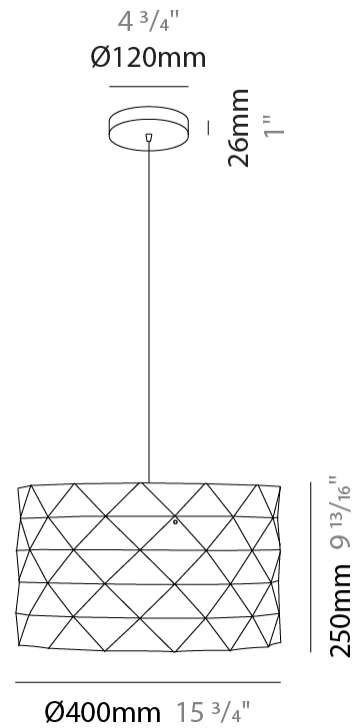

PRISMA SUSPENSION

D61080-

base number   Finish
Options

1. To build a product code in our configurator select the specify button on the base model # product page
2. To build a manual product code on this datasheet choose from the options listed below in blue font and add the suffix to the base model #

GENERAL

Series: Prisma
Partner: Linea Zero
Division: Design
Installation: Suspension
Product Type: Pendant
Mounting Location: Ceiling

PHYSICAL

Shape: Cylinder
Diameter (mm): 400
Diameter (in): 15 ³/₄
Height (mm): 250
Height (in): 9 ¹³/₁₆
Max. Overall Height (mm): 1900
Max. Overall Height (in): 74 ¹³/₁₆
Diffuser: Polilux™ Shade - See Finish Options
[Fixture Finish: WHI / SIL / NGD / COP / PKM](#)
Fixture Material: Polilux™/ Metal holder
Primary Material: Non-Static Polilux

ELECTRICAL

Number of Lamps: 3
Lamp Type: LED Retrofit
Bulb Included: Bulb Not Included
Max. Wattage Per Lamp (W): 7
Lamp Base: E26
Input Voltage (V): 120
Upon Request: 277Vac / GU24

LED

OPTICAL

RATINGS AND CERTIFICATIONS

Certified By: Certified for North American Standards
IP rating: IP20

PROJECT	_____
TYPE	_____
SPECIFIER	_____
QUANTITY	_____
DATE	_____