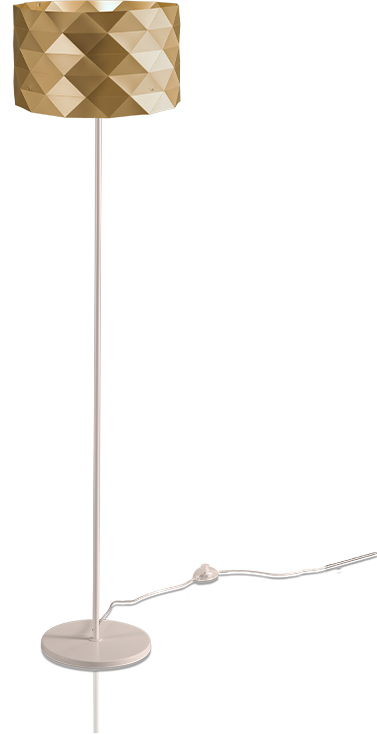

PRISMA PORTABLE

D64053-

base number Finish
Options

1. To build a product code in our configurator select the specify button on the base model # product page
2. To build a manual product code on this datasheet choose from the options listed below in blue font and add the suffix to the base model #

GENERAL

Series: Prisma
Partner: Linea Zero
Division: Design
Installation: Portable
Product Type: Floor
Mounting Location: Floor

PHYSICAL

Shape: Drum
Diameter (mm): 400
Diameter (in): 15 3/4
Height (mm): 1530
Height (in): 60 1/4
Diffuser: Polilux™ Shade - See Finish Options
Fixture Finish: WHI / SIL / NGD / COP / PKM
Fixture Material: Polilux™/ Metal holder
Primary Material: Non-Static Polilux

ELECTRICAL

Number of Lamps: 1
Lamp Type: LED Retrofit
Bulb Included: Bulb Not Included
Max. Wattage Per Lamp (W): 7
Lamp Base: E26
Input Voltage (V): 120
Upon Request: 277Vac / GU24

LED

OPTICAL

RATINGS AND CERTIFICATIONS

Certified By: Certified for North American Standards
IP rating: IP20

PROJECT
TYPE
SPECIFIER
QUANTITY
DATE

Ø400mm 15 3/4"

1530mm 60 1/4"